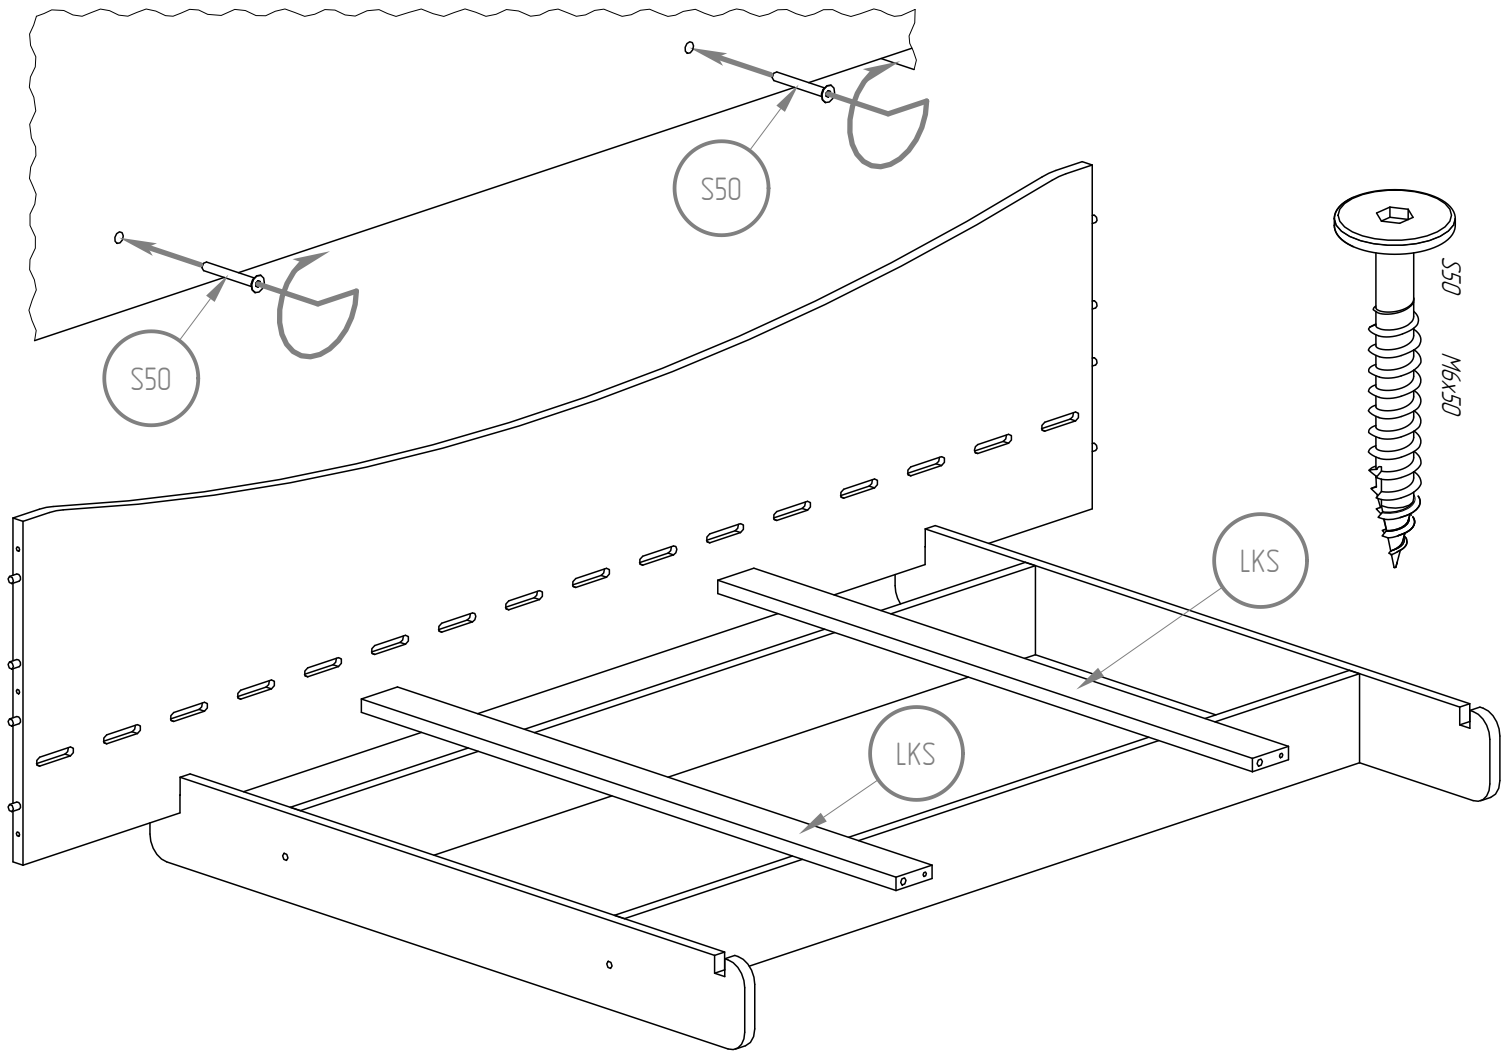

KIKI 8

- BD1 - x1
- BD2 - x1
- BK1 - x1
- BK2 - x1
- LDS - x4
- LKS - x2/3
- NG - x2
- NGWS - x2
- ST - x16

K8

BD1

K8

K8 M8x35

** for a bed length over 170 cm*

For a bed length over 170cm

BD1

** for a bed length over 170 cm*

** for a bed length over 170 cm*

** for a bed length over 170 cm*

NIE SKAKAĆ
NO JUMPING

Wysokość materaca

Mattress height

min. 8 cm