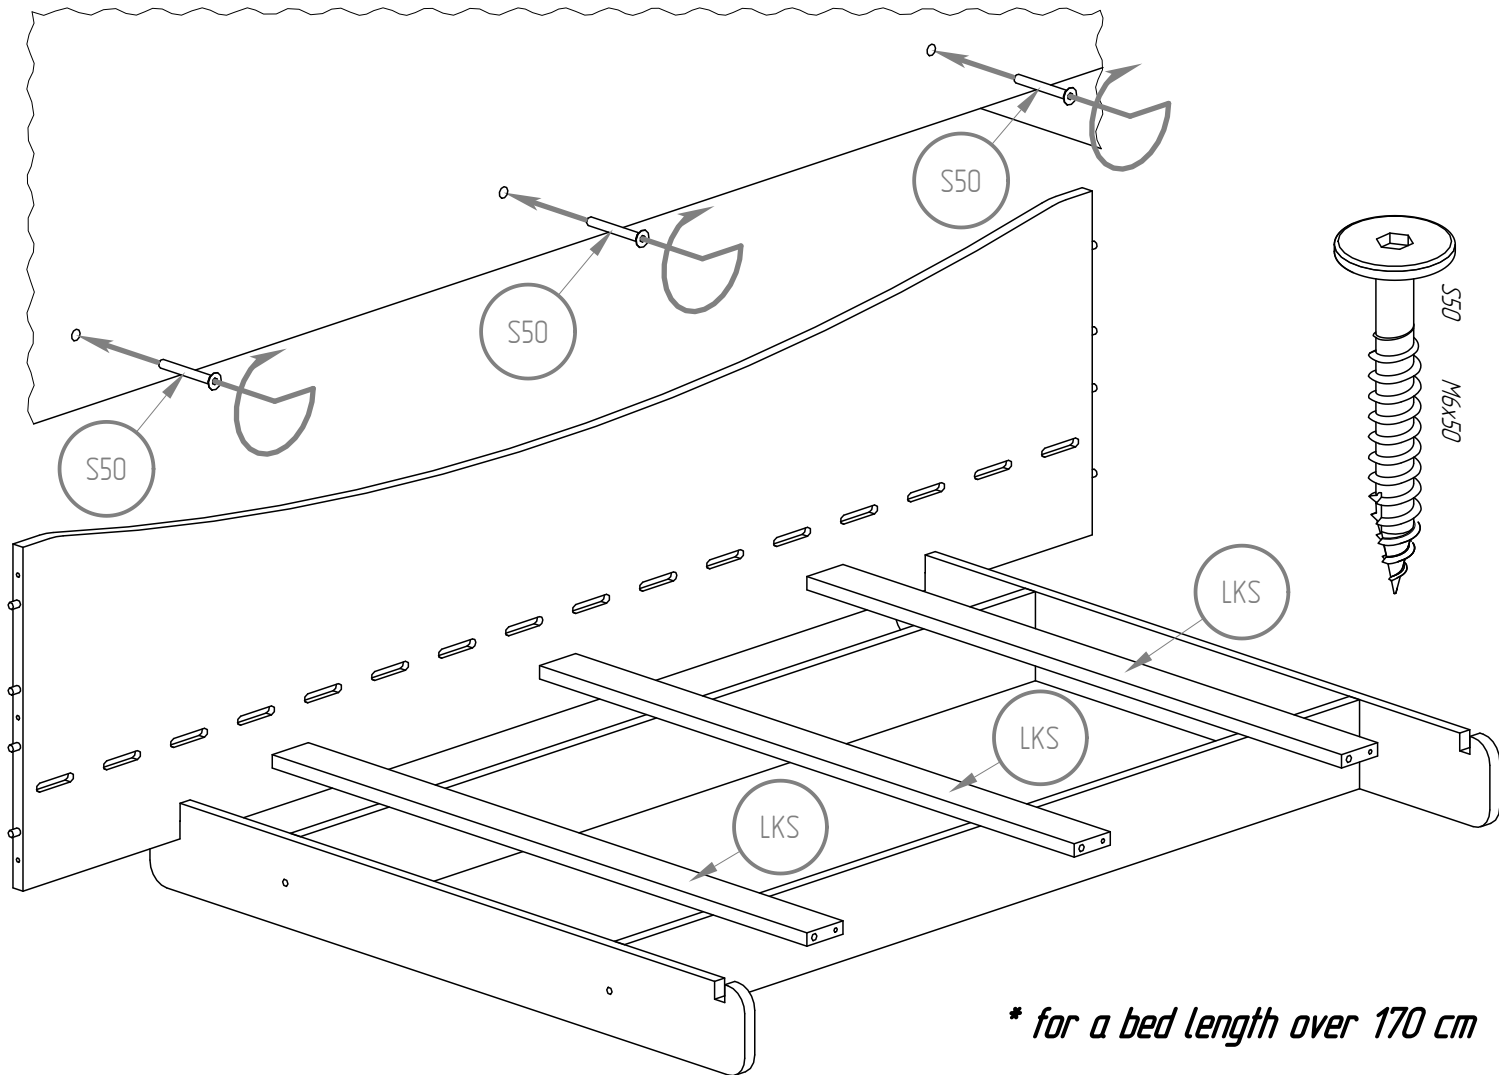

KIKI 8

- BD1 - x1
- BD2 - x1
- BK1 - x1
- BK2 - x1
- LDS - x4
- LKS - x2/3
- NG - x2
- NGWS - x2
- ST - x16

K8

BD1

K8

K8 M8x35

** for a bed length over 170 cm*

For a bed length over 170cm

BD1

** for a bed length over 170 cm*

** for a bed length over 170 cm*

** for a bed length over 170 cm*

NIE SKAKAĆ
NO JUMPING

Wysokość materaca

Mattress height

min. 8 cm