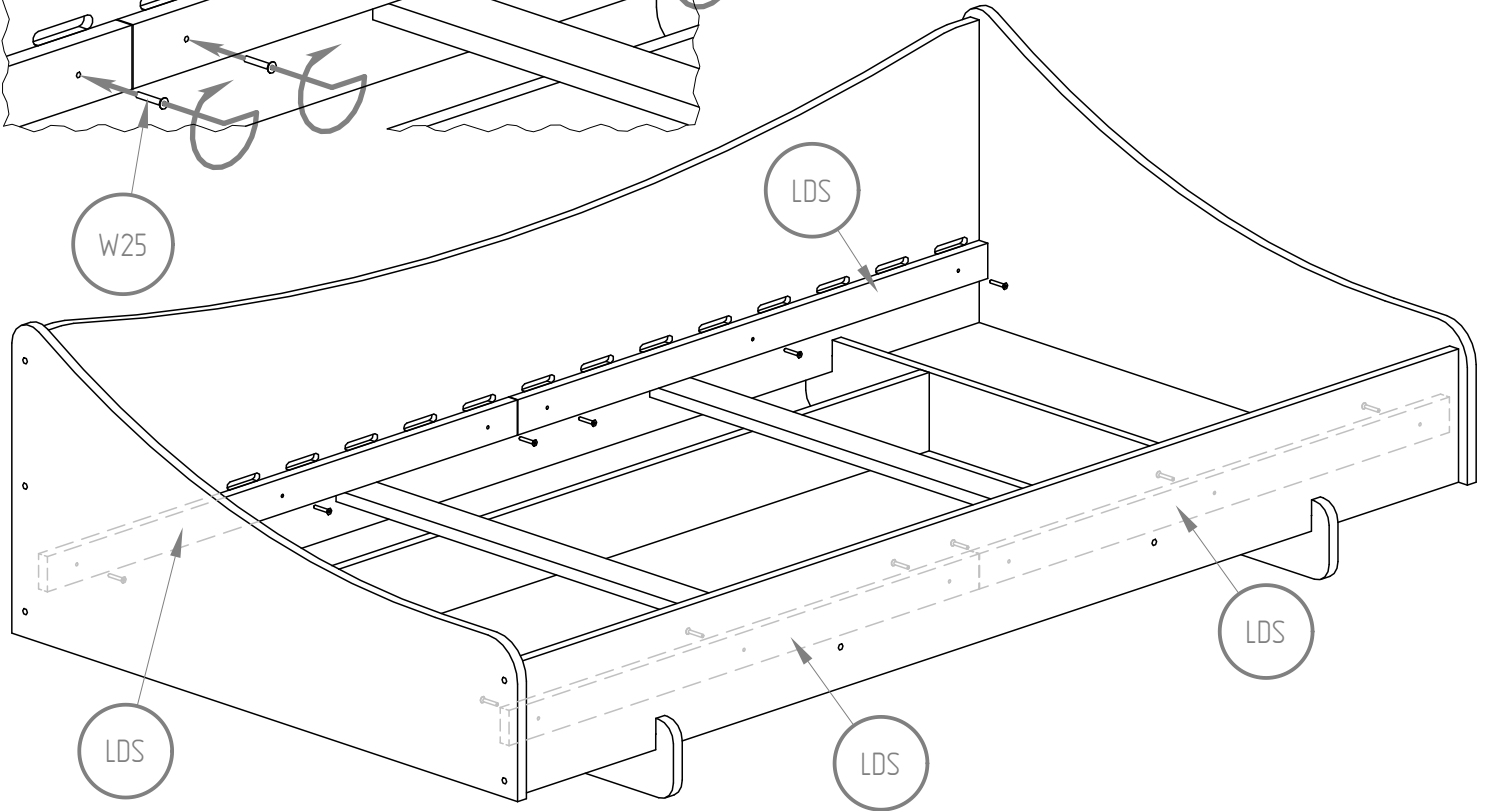

KIKI 8

- BD1 - x1
- BD2 - x1
- BK1 - x1
- BK2 - x1
- LDS - x4
- LKS - x2/3
- NG - x2
- NGWS - x2
- ST - x16

K8

BD1

K8

K8 M8x35

** for a bed length over 170 cm*

For a bed length over 170cm

BD1

** for a bed length over 170 cm*

** for a bed length over 170 cm*

** for a bed length over 170 cm*

NIE SKAKAĆ
NO JUMPING

Wysokość materaca

Mattress height

min. 8 cm