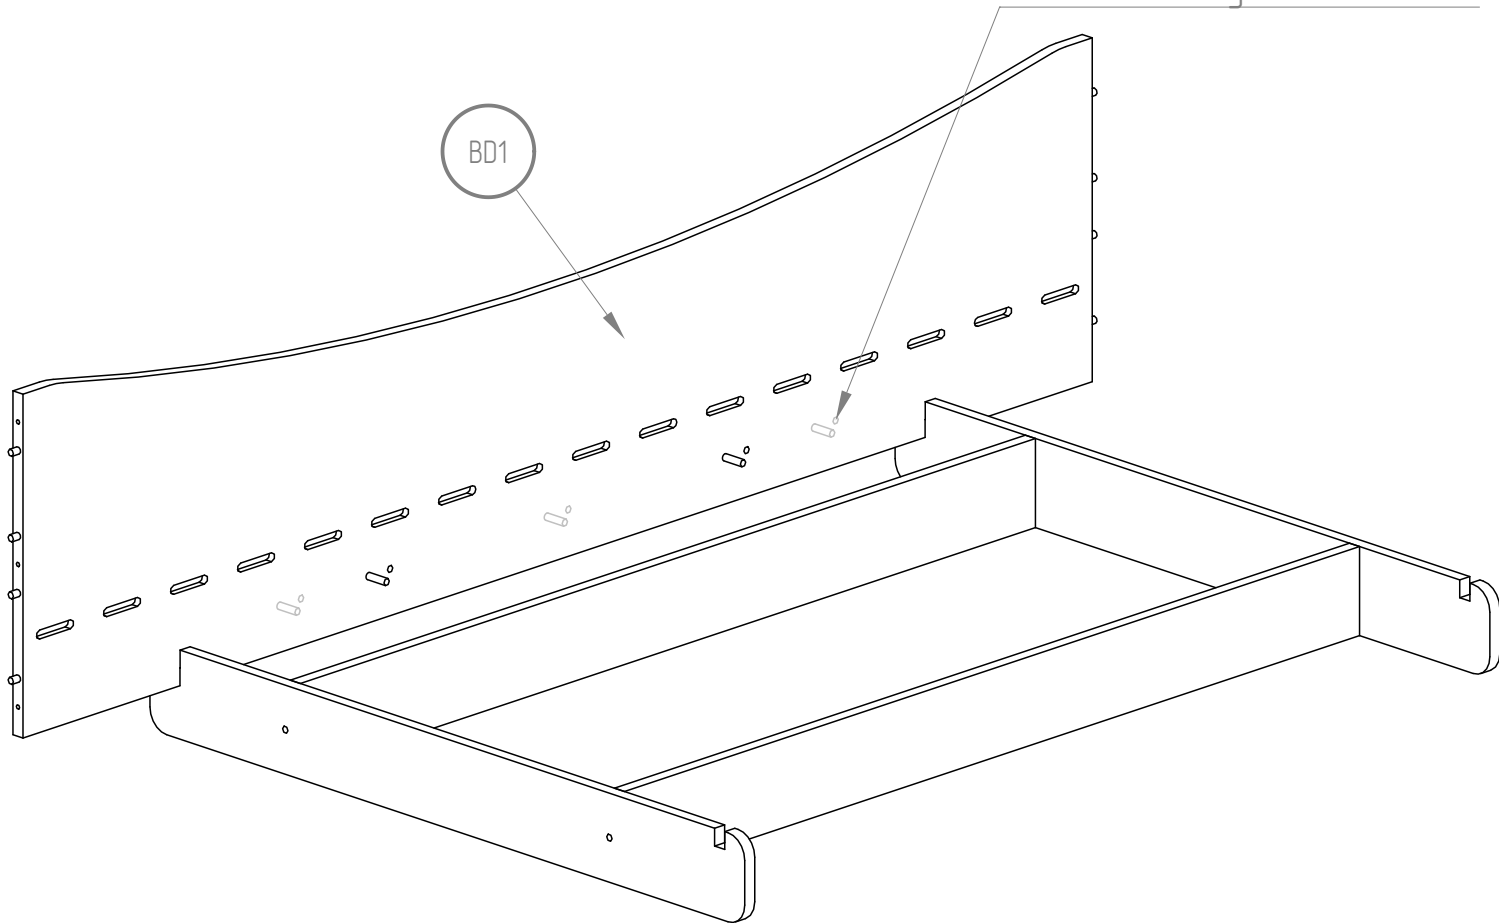

KIKI 8

- BD1 - x1
- BD2 - x1
- BK1 - x1
- BK2 - x1
- LDS - x4
- LKS - x2/3
- NG - x2
- NGWS - x2
- ST - x16

K8

BD1

K8

K8 M8x35

** for a bed length over 170 cm*

For a bed length over 170cm

BD1

** for a bed length over 170 cm*

** for a bed length over 170 cm*

** for a bed length over 170 cm*

NIE SKAKAĆ
NO JUMPING

Wysokość materaca

Mattress height

min. 8 cm